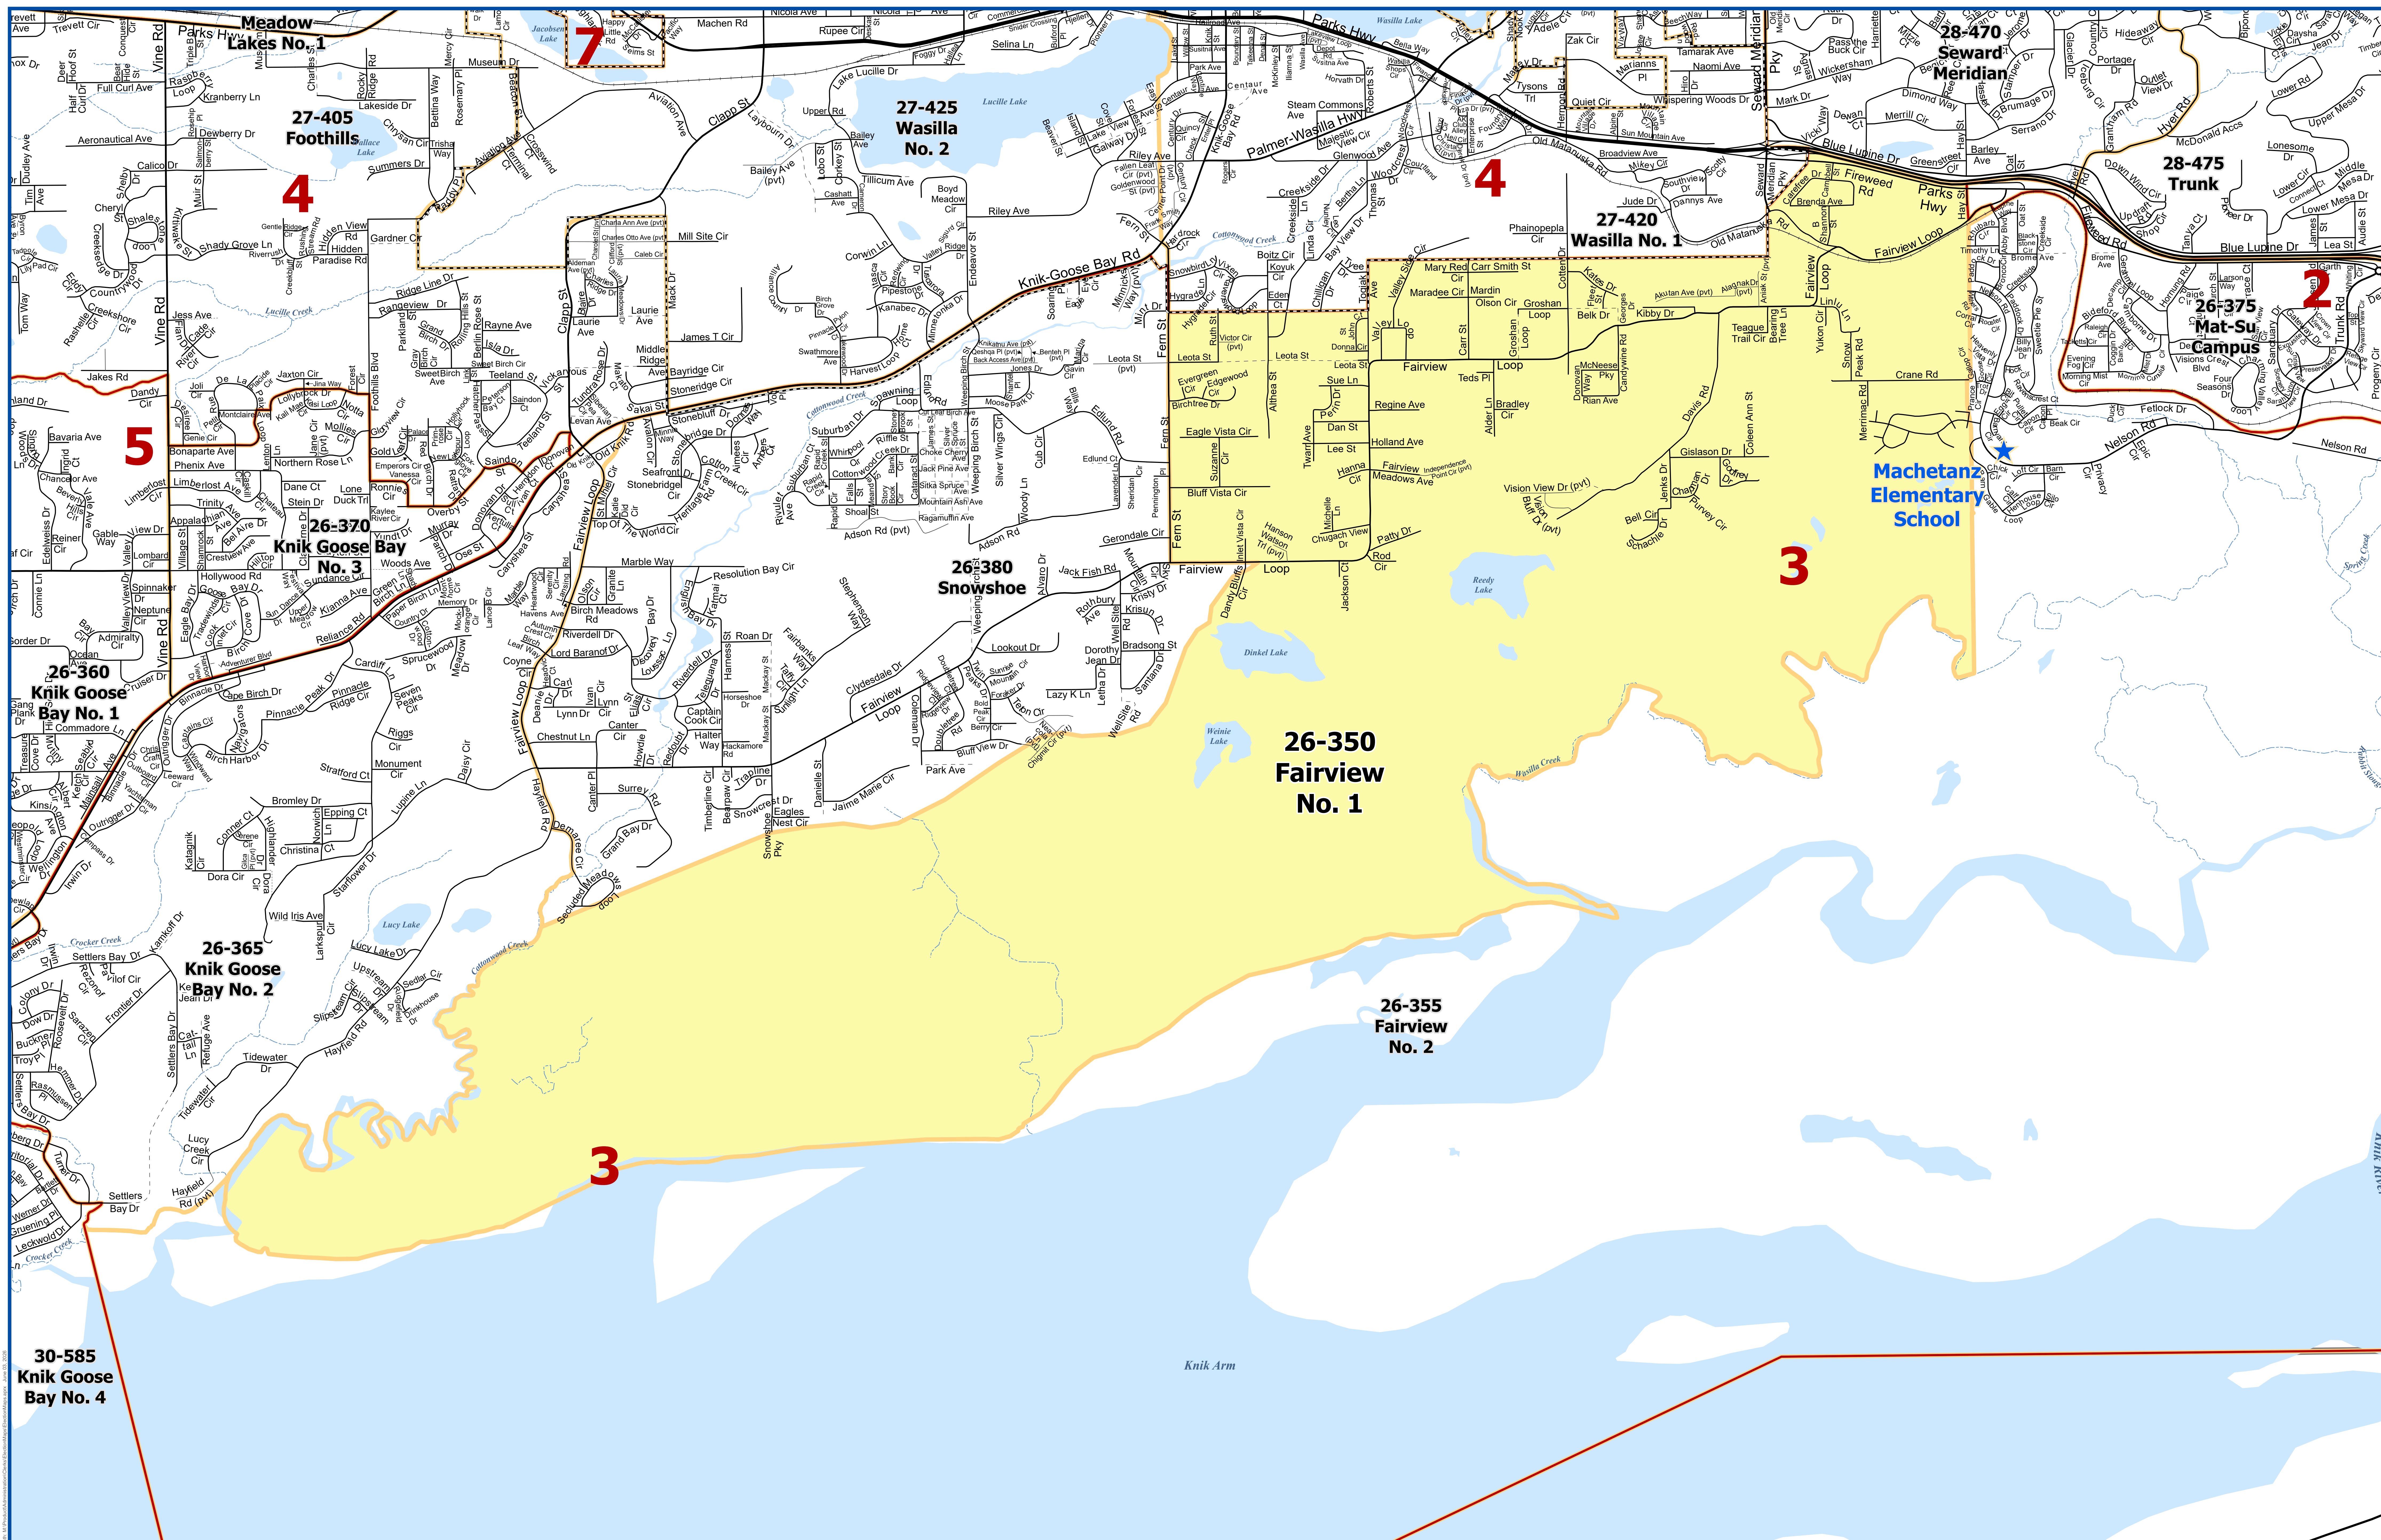

Matanuska-Susitna Borough Voting Precincts

**Mchetanz
Elementary
School**

- Polling Location
- City Boundaries
- Voting Precincts
- Assembly District Boundaries
- Matanuska Susitna Borough Boundary
- Roads
 - Highway
 - Major
 - Medium
 - Minor
 - Private
 - Primitive
 - Not Constructed
- Railroad
- Major Waterbodies
- Streams

Precinct # 26-350 Fairview No. 1
 Poll Location:
MACHETANZ ELEMENTARY SCHOOL
 4961 E. Nelson Road

Prepared by MSB
 IT Department - GIS Division
 Data Sources: Matanuska-Susitna Borough,
 State of Alaska Division of Elections